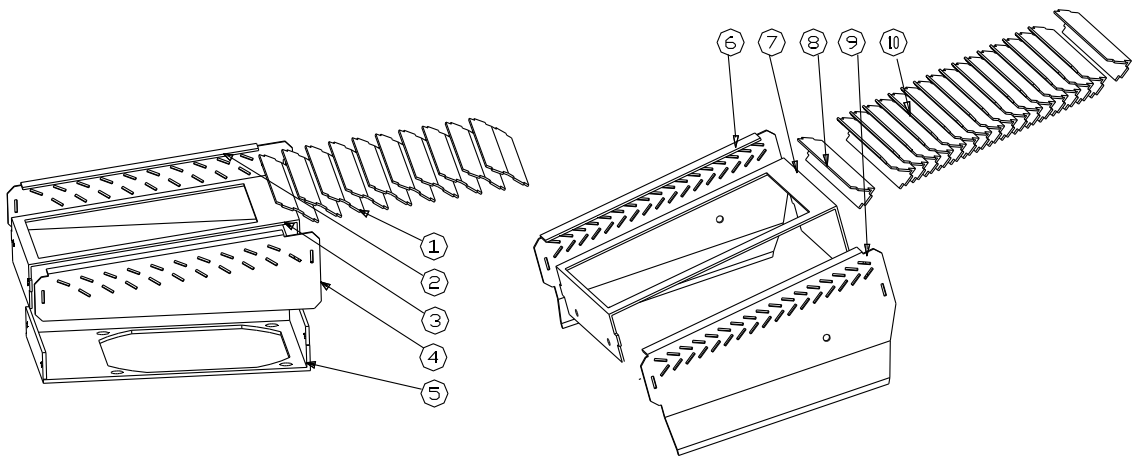

Air Inlet/Outlet Exploded View

Assembly Parts List (Air Inlet/Outlet)

01.	25-022-0490	Air-guiding metal sheet
02.	23-001-2178	Lock part 1
03.	23-001-2019	Hood bracket 1
04.	23-001-2021	Lock part 2
05.	23-001-2028	Fixing board
06.	23-001-2023	Lock part 3
07.	23-001-2020	Hood bracket 2
08.	25-022-0547	Shielding metal sheet 1
09.	23-001-2179	Lock part 4
10.	25-022-0485	Shielding metal sheet 2